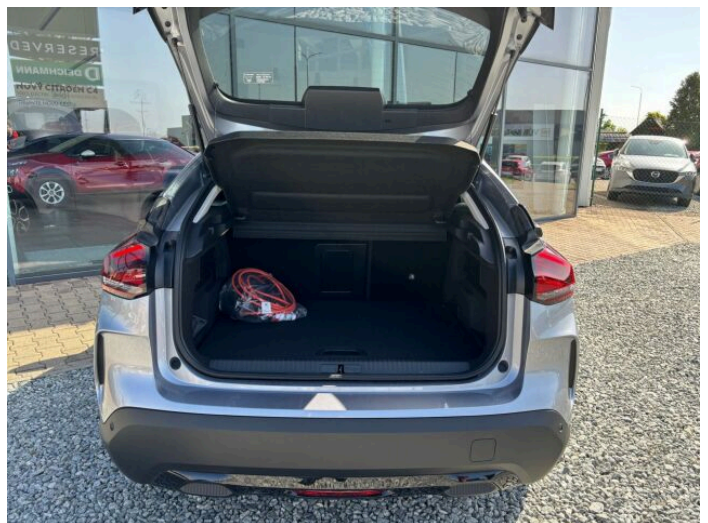

> Fotogalerie modelu