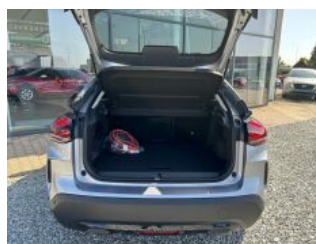

> Výbava

Android Auto, Apple CarPlay, Bluetooth, Head-up display, Navigačný systém, ABS, ADS (Active Driving System), Asistent jazdných pruhov, Asistent rozjazdu do kopca, Brzdový asistent, Parkovací asistent, Parkovacia kamera, Parkovacie senzory, Protipreklzový systém kolies (ASR), Stabilizácia podvozku (ESP), Ďaždový senzor, Elektricky ovládané okná, Vyhrievané čelné sklo, Adaptívny tempomat, Systém Stop&Start, Tempomat, ISOFIX, Vyhrievané sedadlá, Dotykový displej, Klimatizácia, Multifunkčný volant, Vyhrievaný volant, El. zrkadlá, LED predné svetlomety, Natáčacie svetlomety, Vyhrievané zrkadlá, Diaľkové ovládanie zamykania, Imobilizér